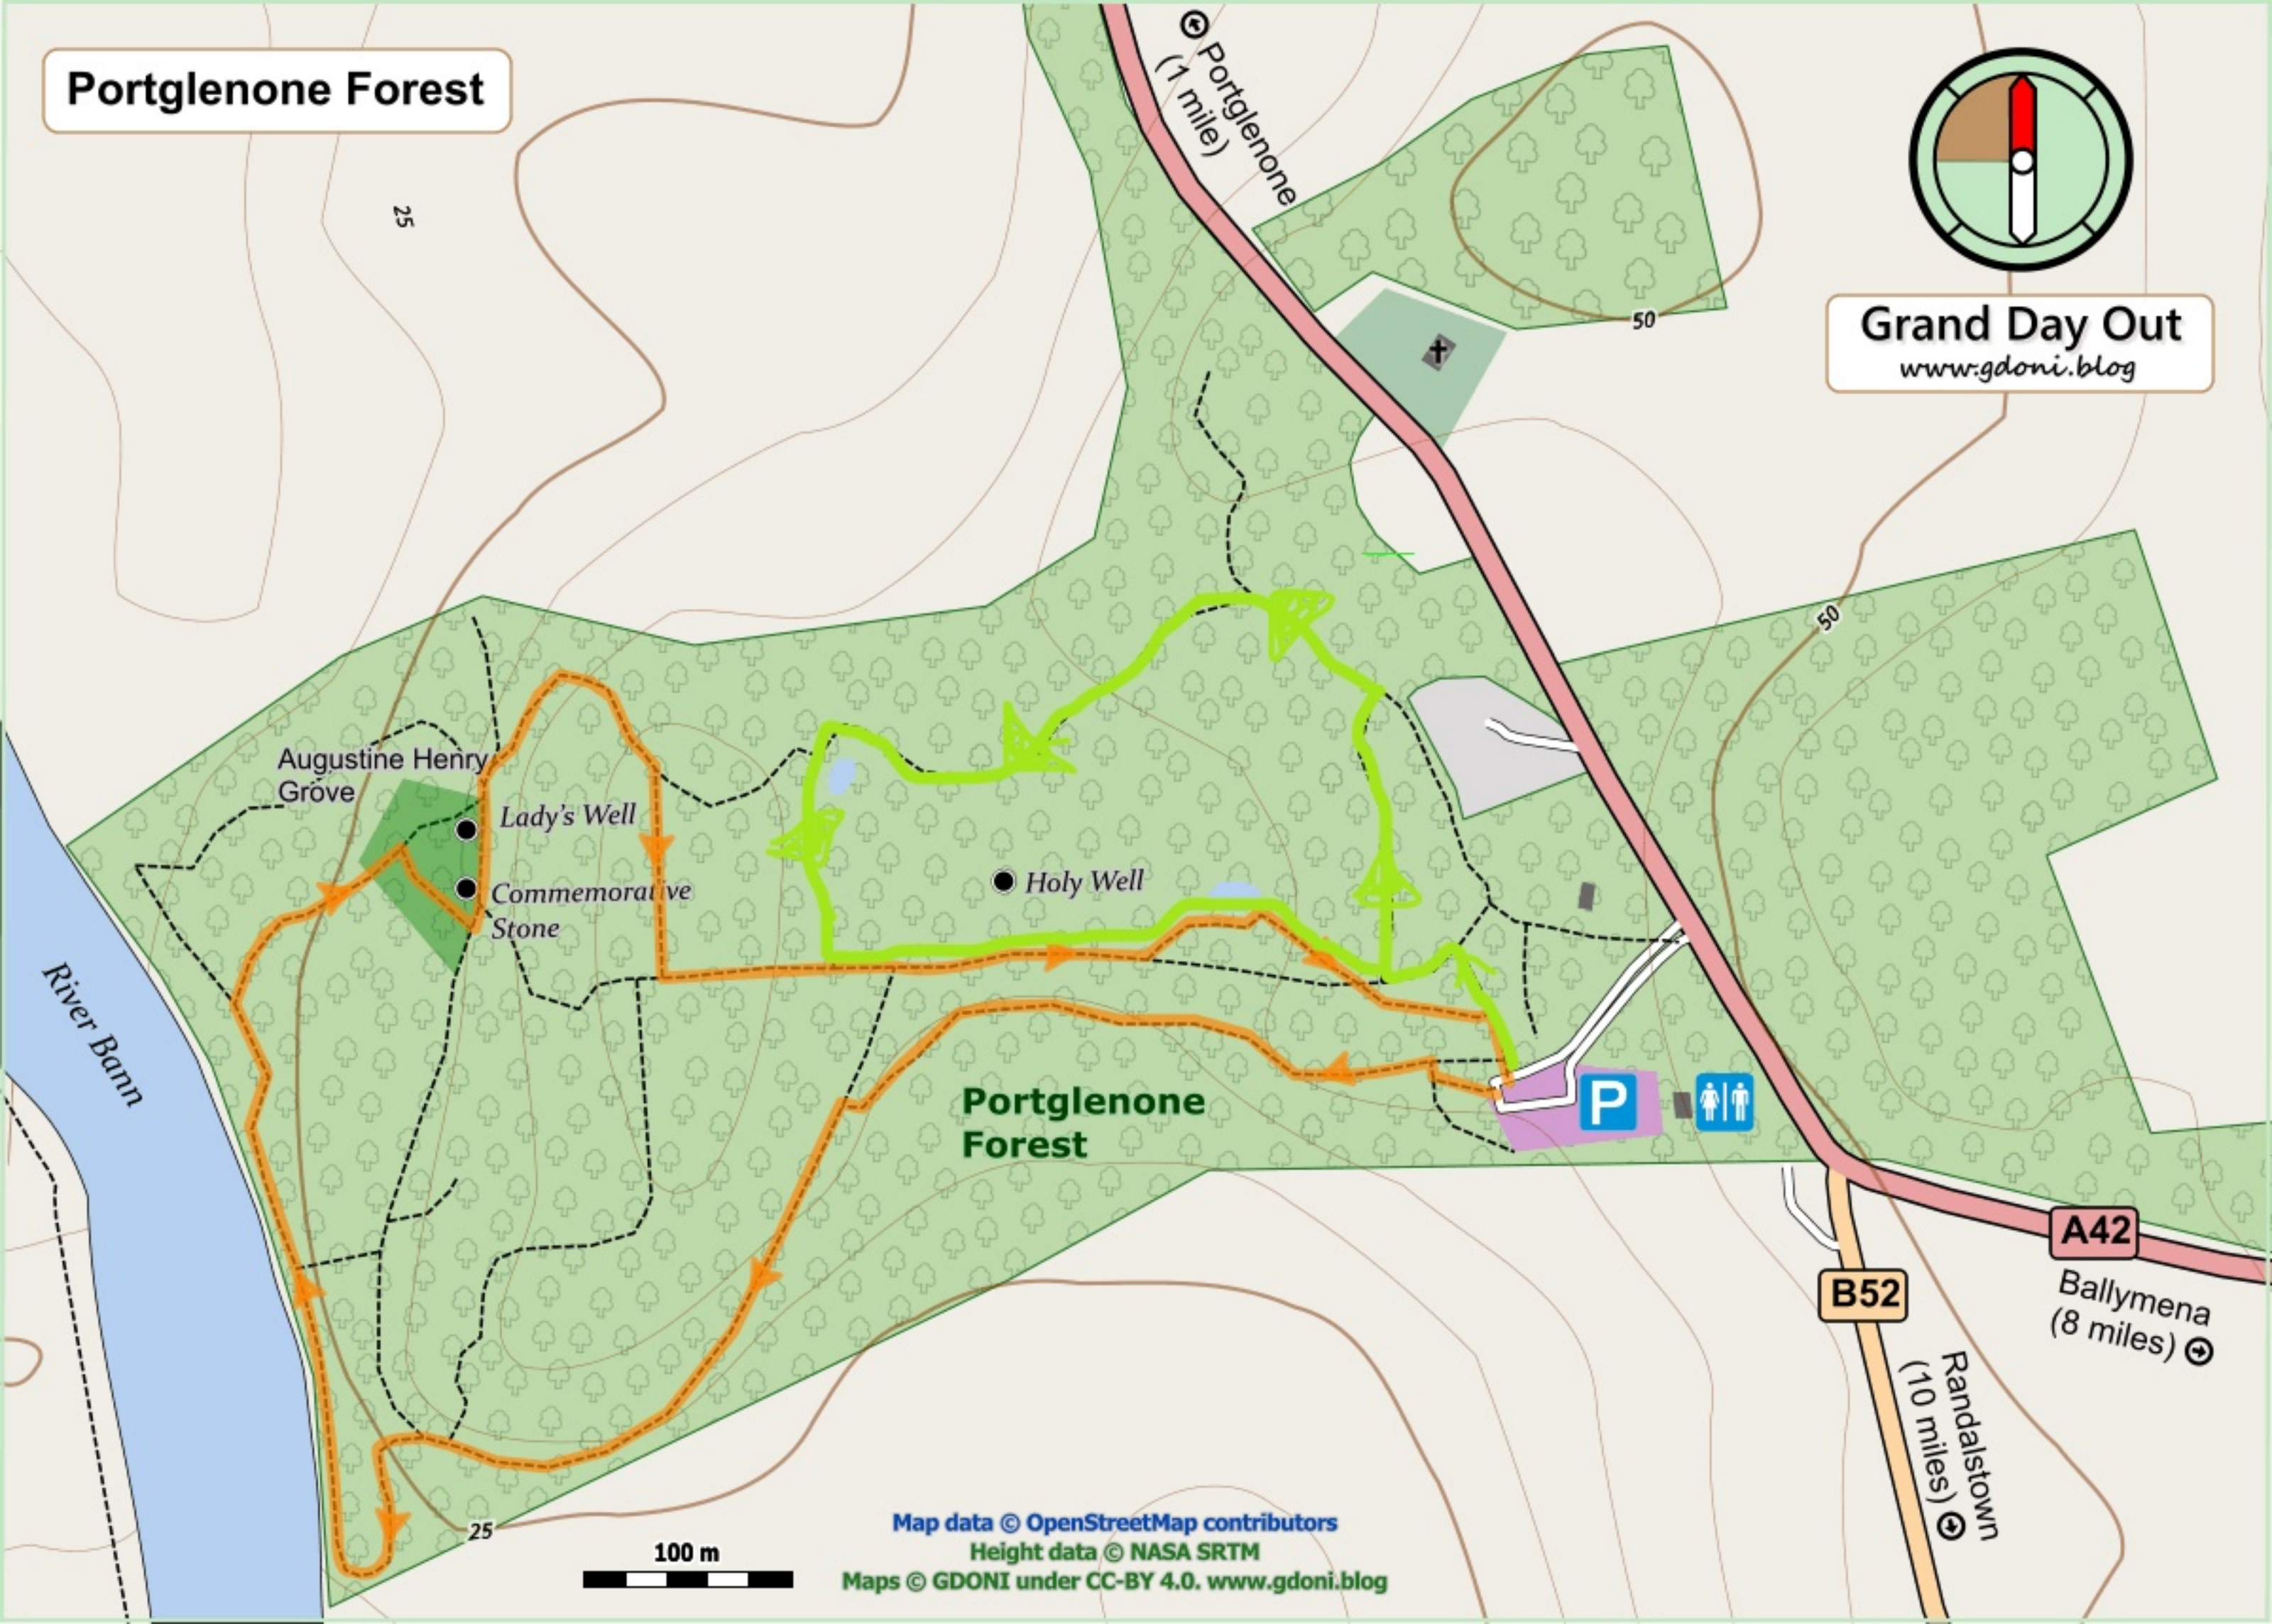

Portglenone Forest

Grand Day Out
www.gdoni.blog

25

© Portglenone
(1 mile)

50

50

River Bann

Augustine Henry Grove

Lady's Well

Commemorative Stone

Holy Well

Portglenone Forest

P

A42

Ballymena
(8 miles)

B52

Randalstown
(10 miles)

25

100 m

Map data © OpenStreetMap contributors
Height data © NASA SRTM
Maps © GDONI under CC-BY 4.0. www.gdoni.blog